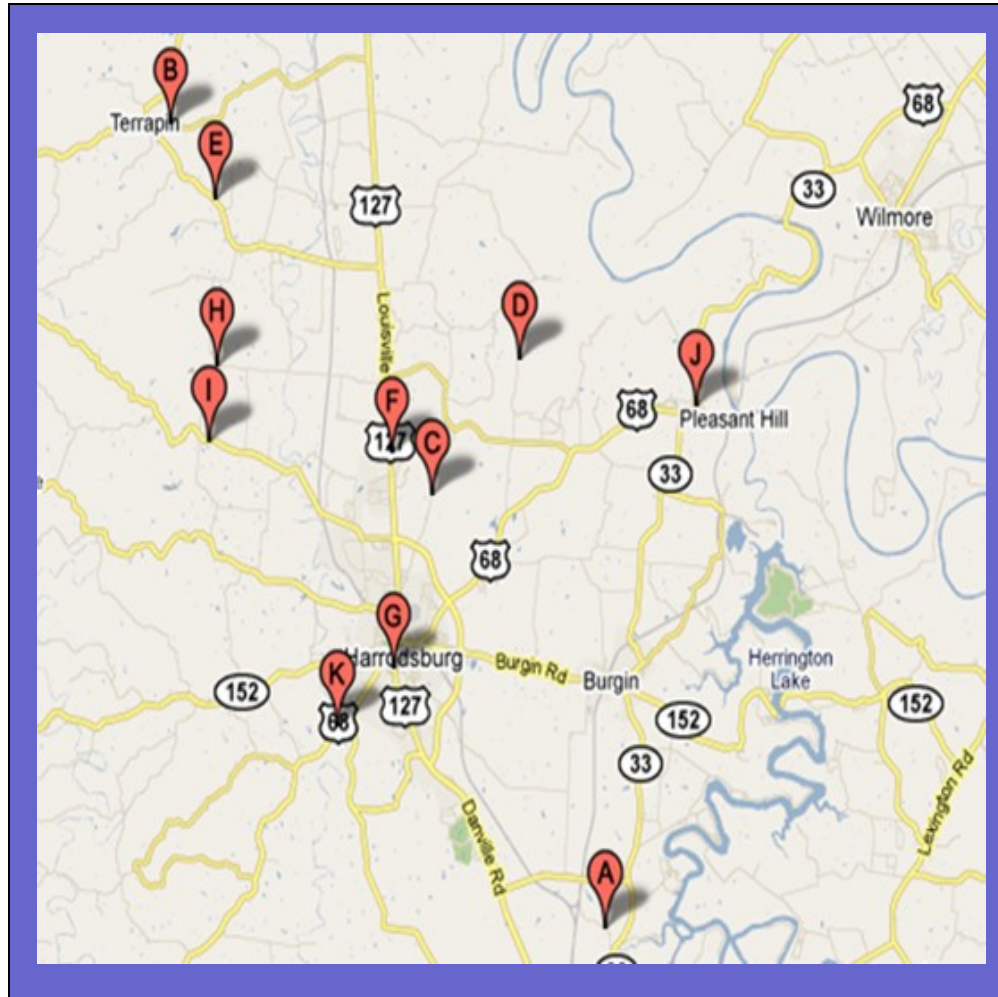

Delectable Mountains

Christerson
1911 Vanarsdall Road
Harrodsburg, KY 40330

Ohio Star

Dunn
1472 Warwick Road
Harrodsburg, KY 40330

Hole In The Barn

Ellis
1149 Curry Pike
Harrodsburg, KY 40330

Goodlett
1715 Talmage Mayo Rd.
Harrodsburg, KY 40330

Lane
1581 Louisville Road
Harrodsburg, KY 40330

County Fair

Mercer County Fair and Horse Show
Linden Avenue
Harrodsburg, KY 40330

Nelson
591 Hopewell Road
Harrodsburg, KY 40330

Ruble
2212 Bohon Road
Harrodsburg, KY 40330

Tree of Life

Shaker Village of Pleasant Hill
3501 Lexington Road
Harrodsburg, KY 40330

Wheeler
1259 Perryville Road
Harrodsburg, KY 40330